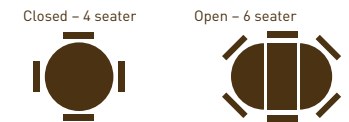

1100 ROUND EXTENDING BUTTERFLY TABLE

CODE - B105
CLOSED L1100 X W1100 X H780
OPEN (1 INSERT) L1500 X W1100 X H780
*Overhang Extension 390mm