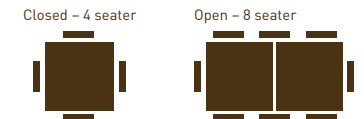

2000 EXTENDING TABLE

CODE - B101
 CLOSED L2000 X W950 X H780
 OPEN (1 INSERT) L2400 X W950 X H780
 FULLY OPEN (2 INSERTS*) L2800 X W950 X H780
 *Overhang Extension 500mm

1300 EXTENDING TABLE

CODE - B103
 CLOSED L1300 X W900 X H780
 OPEN (1 INSERT) L1700 X W900 X H780
 FULLY OPEN (2 INSERTS*) L2100 X W900 X H780
 *Overhang Extension 460mm

1760 OVAL EXTENDING BUTTERFLY TABLE

CODE - B106
 CLOSED L1760 X W1100 X H780
 OPEN (1 INSERT) L2360 X W1100 X H780
 *Overhang Extension 560mm

1100 ROUND EXTENDING BUTTERFLY TABLE

CODE - B105
 CLOSED L1100 X W1100 X H780
 OPEN (1 INSERT) L1500 X W1100 X H780
 *Overhang Extension 390mm

1600 EXTENDING TABLE

CODE - B102
 CLOSED L1600 X W950 X H780
 OPEN (1 INSERT) L2000 X W950 X H780
 FULLY OPEN (2 INSERTS*) L2400 X W950 X H780
 *Overhang Extension 550mm

900 FLIP TOP TABLE

CODE - B104
 CLOSED L900 X W900 X H790
 OPEN L1800 X W900 X H790
 *Overhang Extension 520mm