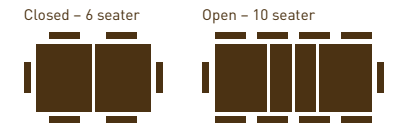

A: Solid Oak drawer surrounds with dovetail joints

B: Synchronised runner system allowing easy opening & internal insert storage

C: 40mm Solid Oak frames

D: Hand finished in the UK

A

B

C

D

2000 EXTENDING TABLE

CODE - B101
 CLOSED L2000 X W950 X H780
 OPEN (1 INSERT) L2400 X W950 X H780
 FULLY OPEN (2 INSERTS*) L2800 X W950 X H780
 *Overhang Extension 500mm

1300 EXTENDING TABLE

CODE - B103
 CLOSED L1300 X W900 X H780
 OPEN (1 INSERT) L1700 X W900 X H780
 FULLY OPEN (2 INSERTS*) L2100 X W900 X H780
 *Overhang Extension 460mm