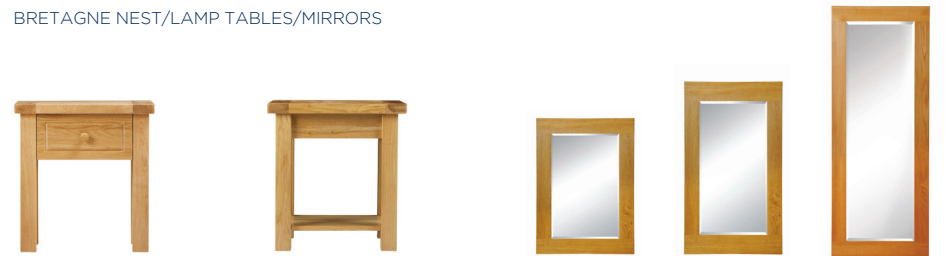

BRETAGNE NEST/LAMP TABLES/MIRRORS

- LAMP TABLE WITH DRAWER
  CODE - B318
  W520 X H580 X D400
- LAMP TABLE WITH SHELF
  CODE - B319
  W520 X H580 X D400
- SMALL MIRROR
  CODE - B404
  H900 X W650
- MEDIUM MIRROR
  CODE - B403
  H1200 X W650
- LARGE MIRROR
  CODE - B402
  H1660 X W650